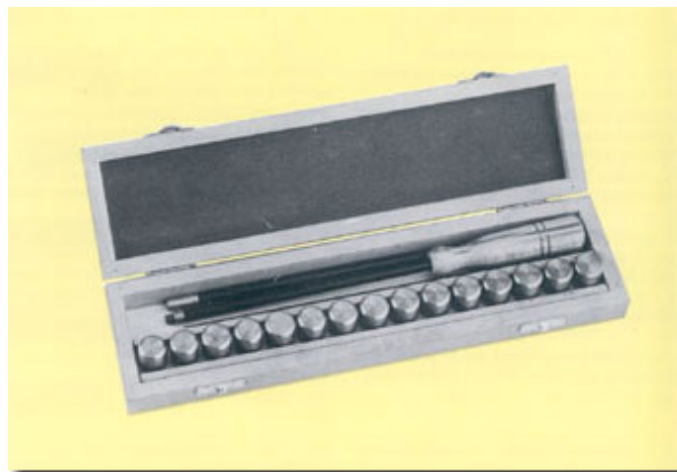

ATTREZZATURA PER APPLICAZIONE STROZZATORI "VALIGETTA OMC"

Progettata per eliminare l'unico inconveniente che gli Armieri hanno nella applicazione degli strozzatori alle canne già filettate e non filettate.

- Per le canne già filettate si verifica che i vari calettaggi, i cui diametri variano anche di 1 – 2 decimi con ovalizzazioni e piani di testa non sempre perfetti, creano maggiori difficoltà oltre che nel montaggio anche nella precisione di tiro, da non sottovalutare.

- Per le canne non filettate il problema è ancora maggiore, in quanto non tutti gli Armieri sono dotati di macchinari idonei per la tornitura e filettatura e di conseguenza sono costretti a dare in subappalto dette lavorazioni, operazioni queste complesse e delicate indispensabili per avere una perfetta assialità dello strozzatore con la canna.

Detta attrezzatura "VALIGETTA OMC" facilmente manovrabile, è frutto di una evoluzione basata sulla continua ricerca pratica volta a consentire all'acquirente (armiere) di soddisfare le esigenze del cacciatore quasi all'istante.

Si può quindi definire la "VALIGETTA OMC", una novità assoluta che permette agli Armieri di ottenere una perfetta continuazione della canna applicando gli strozzatori con una adeguata attrezzatura che, anche per

CHOKE ATTACHMENT EQUIPMENT "OMC CASE"

Designed to avoid the only inconvenience in attaching chokes to threaded and non-threaded barrels.

- On threaded barrels one often finds that the various sizes, whose diameters can vary up to as much as 1 – 2 tenths and can be rounded or not always perfect in their threads, create great difficulties not only in attachment but also in firing precision – not to be underestimated.

- For unthreaded barrels the problem is yet greater, in that not all arms dealers have the right tools for dieing and threading and are thus forced to subcontract this job - a job which is complex and delicate if one is to obtain a perfect choker/barrel fitting.

The easy – to – handle "OMC Case" is the fruit of ongoing practical research aimed at giving the gunsmith the means to satisfy the needs of the hunter more or less on the spot.

The "OMC Case" is an absolute novelty which means that arms dealers can obtain a perfect barrel/choker fit with the right tools. Even the less expert, thanks to the simplicity of the procedure, can eliminate bureaucratic time wasting, extra costs and the consequences of keeping arms held up in the laboratory.