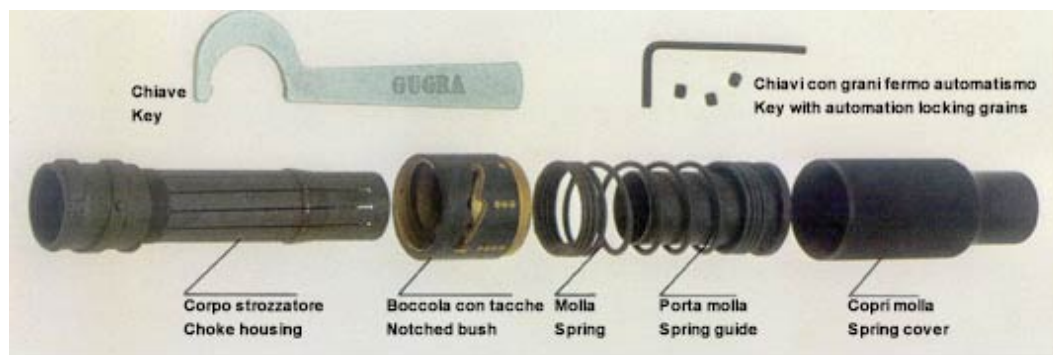

c)La possibilità di bloccare comunque l'automatismo tenendo fermo il grado di strozzatura desiderato.

by holding steady the required level of chocking.

Gradi di strozzatura che ad ogni colpo sparato, automaticamente si modificano in rapida successione.

Degrees of choke which, at each shot, automatically adjust in quick succession.